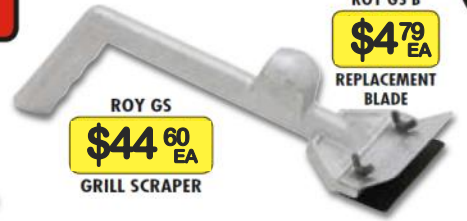

ROY GS
$44⁶⁰
GRILL SCRAPER

ROY GS B
$4⁷⁹
REPLACEMENT
BLADE