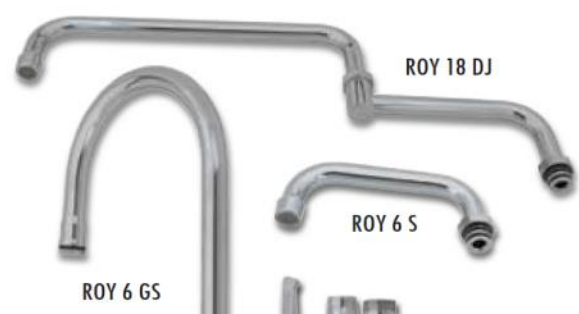

ROY AF 106

JANITORIAL

ROY 18 DJ

ROY 6 GS

PRE RINSE UNIT ATTACHMENTS

ITEM	DESCRIPTION	PRICE EA
ROY PR 1 S	SPRAY VALVE	79.60
ROY PR 3 S	POT FILLER VALVE	89.60
ROY PR1H-44	44" S/S HOSE	64.30
ROY PR1H-96	96" S/S HOSE	132.40

HEAVY DUTY ADD-A-FAUCETS

ITEM	DESCRIPTION	PRICE EA
ROY FBWM	BODY ONLY, 8" WALL MOUNT	168.70
ROY AF 106	BODY ONLY, ADD-A-FAUCET	56.30
ROY 6 S	6" SPOUT FOR ADD-A-FAUCET	27.60
ROY 8 S	8" SPOUT FOR ADD-A-FAUCET	30.65
ROY 10 S	10" SPOUT FOR ADD-A-FAUCET	34.60
ROY 12 S	12" SPOUT FOR ADD-A-FAUCET	36.40
ROY 14 S	14" SPOUT FOR ADD-A-FAUCET	38.40
ROY 6 GR	6" GOOSENECK SPOUT, RIGID	32.40
ROY 6 GS	6" GOOSENECK SPOUT, SWING	39.60
ROY 18 DJ	18" DOUBLE JOINTED SPOUT	83.40