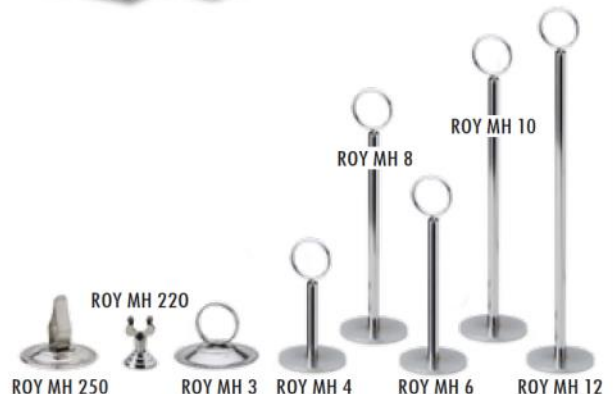

MENU CLIPS & CARD HOLDERS

ITEM	DESCRIPTION	PRICE EA
ROY MH 220	1.5" HARP	2.29
ROY MH 250	2.5" GADROON	1.95
ROY MH 3	2.5" ROUND	1.95
ROY MH 4	4" ROUND	2.69
ROY MH 6	6" ROUND	2.79
ROY MH 8	8" ROUND	3.39
ROY MH 10	10" ROUND	4.39
ROY MH 12	12" ROUND	4.95
ROY MH 18	18" ROUND	5.65